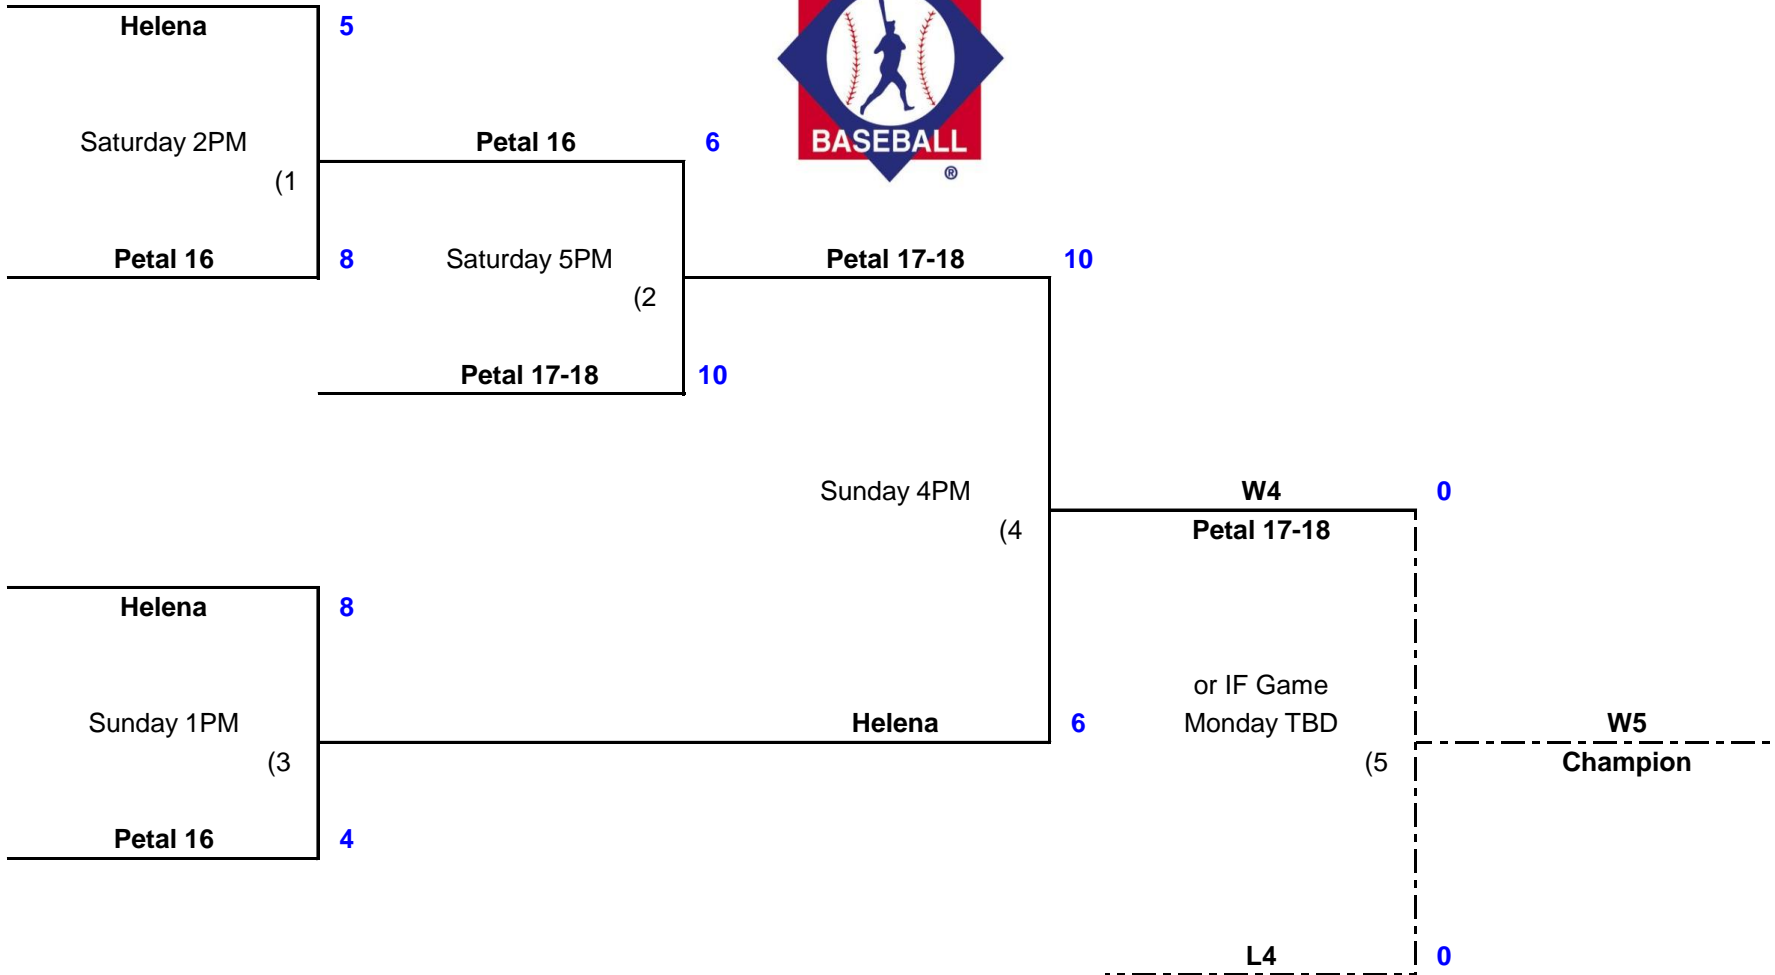

2017 16-18 Year Olds Mississippi State Championship

Petal, MS Premier Orthopaedics Field

June 30th- July 3rd 2017

Bracket updated: 07/02/2017 7:59PM

Teams must always be ready to play 1 hour before game time