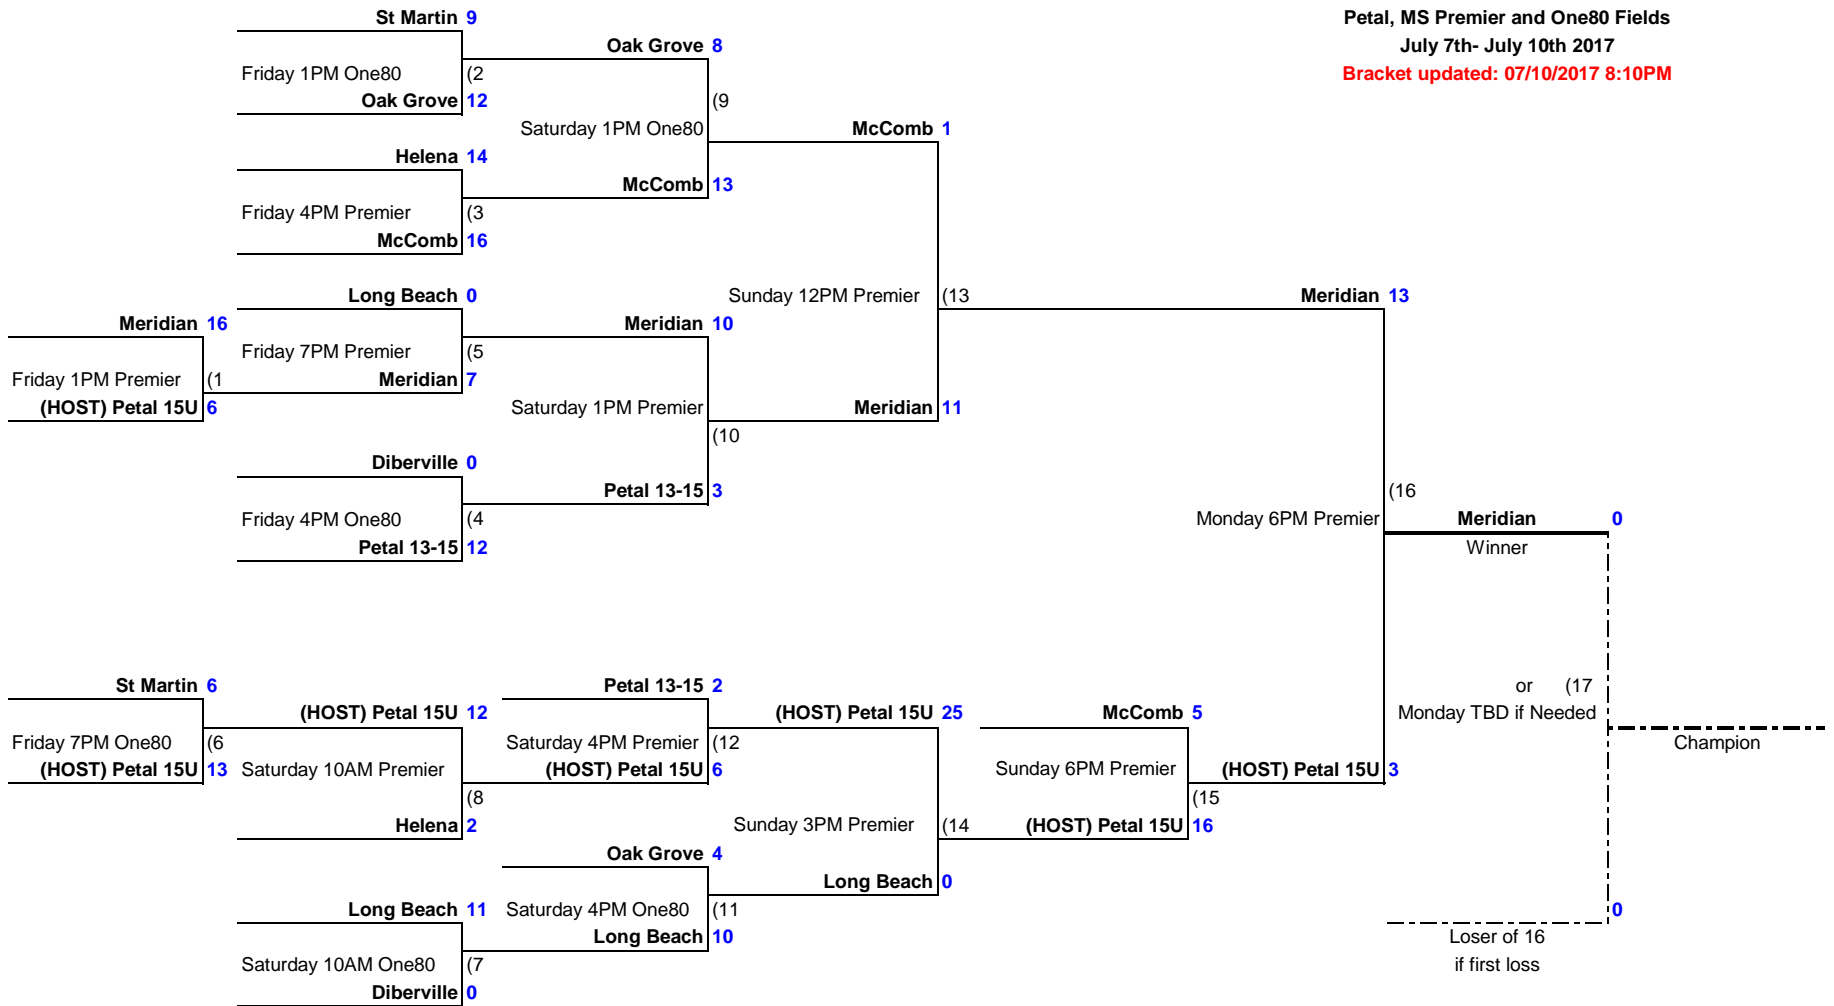

2017 13-15 Year Olds Mississippi State Championship
Petal, MS Premier and One80 Fields
July 7th- July 10th 2017
Bracket updated: 07/10/2017 8:10PM

Teams must always be ready to play 1 hour before game time
 Also be ready for entire schedule to be changed based on weather
 Championship games will be at 6PM by the state bylaws unless both coaches and the director agree on another time.