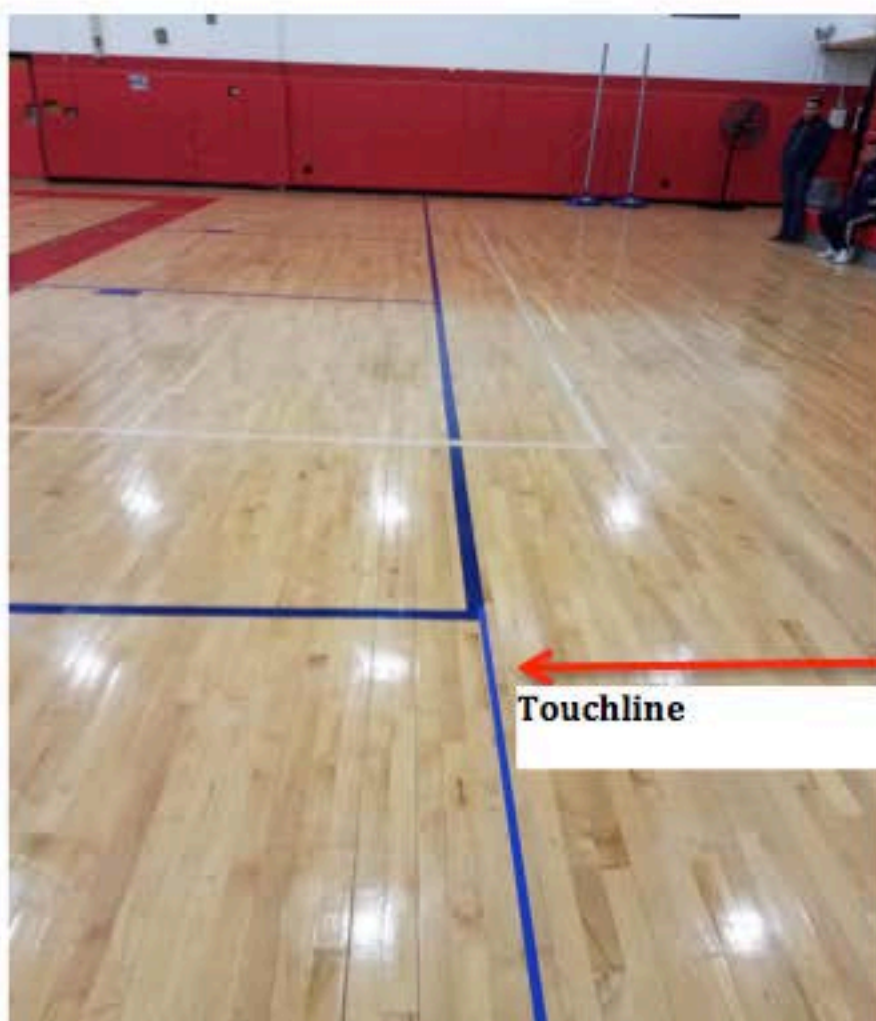

CONNETQUOT HS I - MAIN GYM

This field is centered with the basketball arc and uses the full arc as the penalty area
We widen the field and use the blue line for the touch and end line

Touchline

End Line