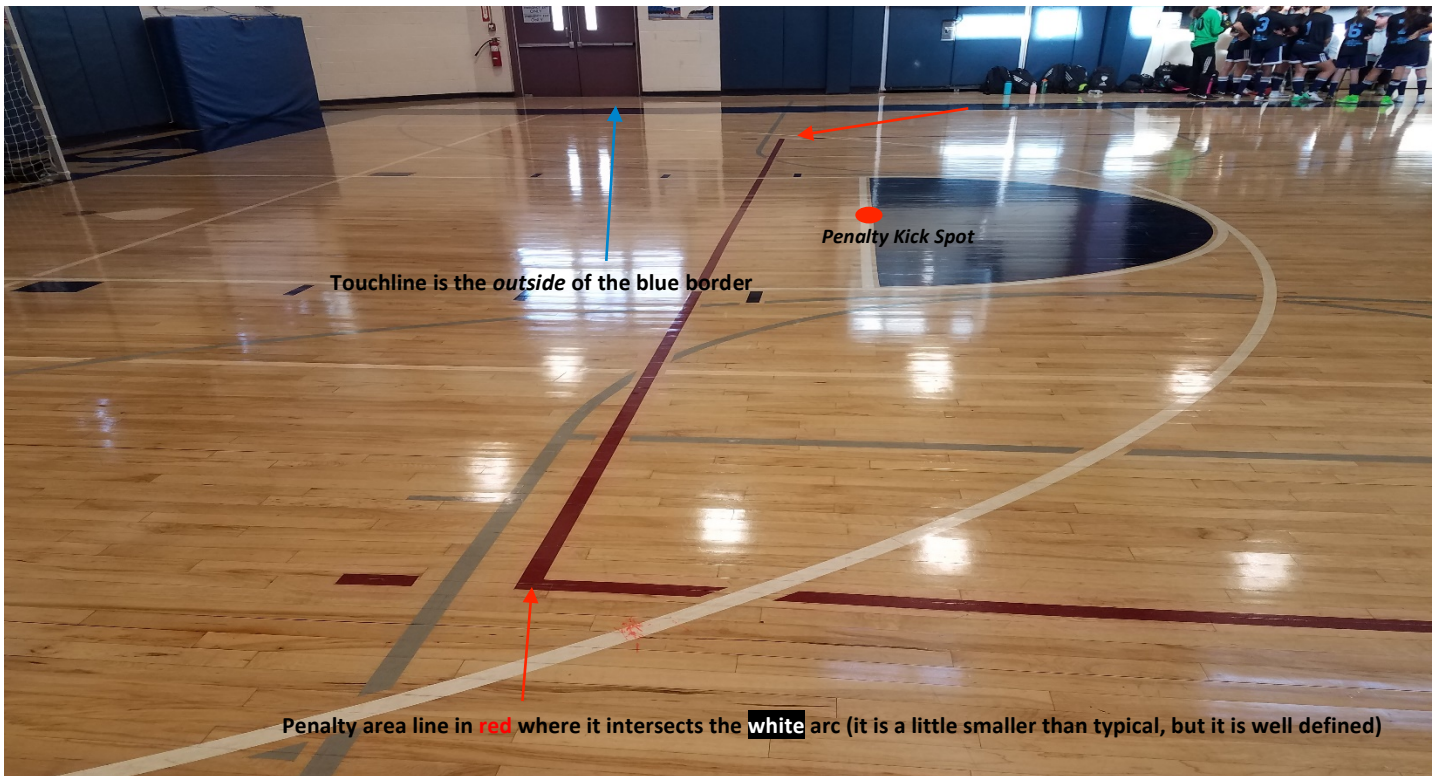

Red Arrows indicate the Penalty area border
Blue Arrows indicate the touch line which is the outside of the blue area

Touchline is the *outside* of the blue border

Penalty Kick Spot

Penalty area line in red where it intersects the white arc (it is a little smaller than typical, but it is well defined)